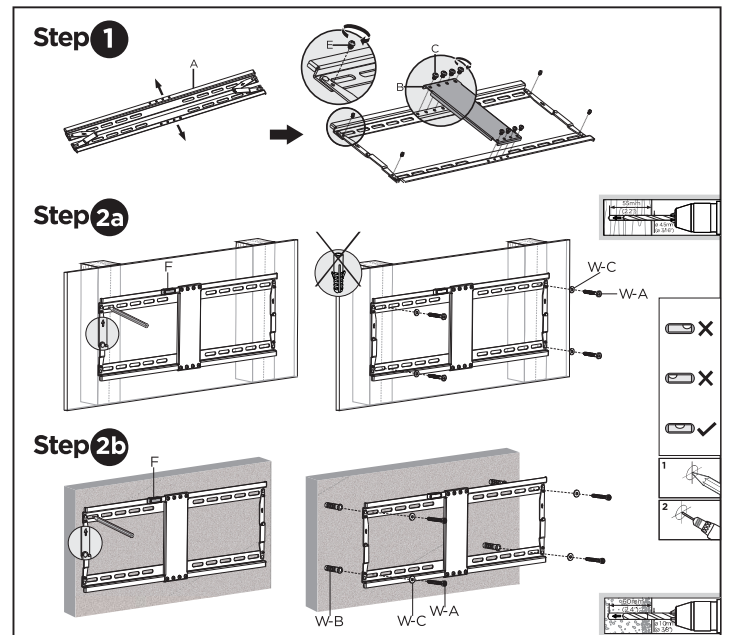

Required tools

Installation instructions