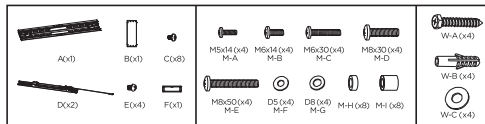

Installation materials