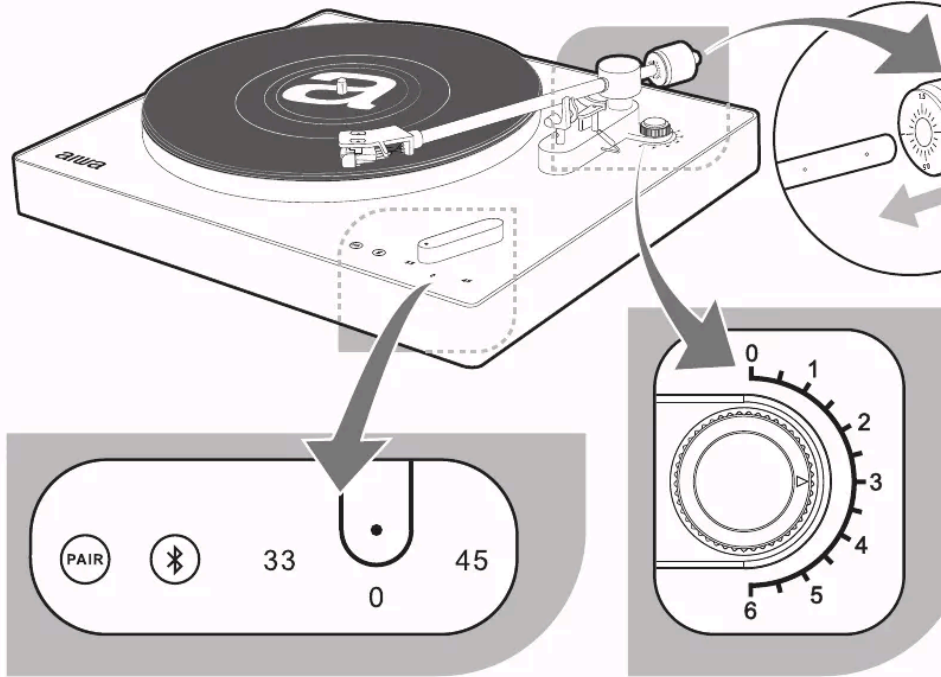

TOUCH
CONTROL

USB TO PC
RECORDING

LED
WHITE
AMBIENT

01. WHAT'S IN THE BOX?

02. OVERALL VIEW

03. CONNECTION TO THE MAINS 04. AND RE...

06. 45 RPM ADAPTOR

07. TON...