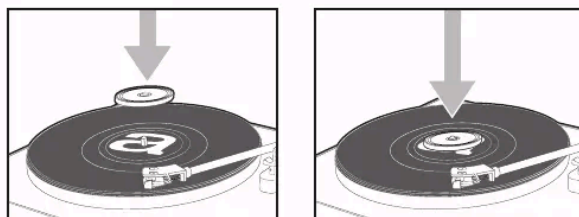

TOUCH
CONTROL

USB TO PC
RECORDING

LED
WHITE
AMBIENT

01. WHAT'S IN THE BOX?

02. OVERALL VIEW

03. CONNECTION TO THE MAINS 04. AND RE...

06. 45 RPM ADAPTOR

07. TON...