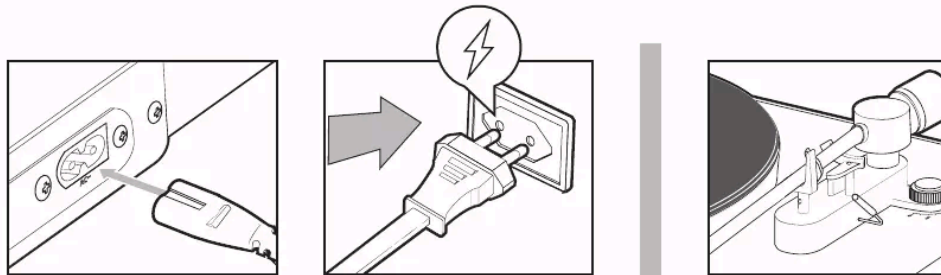

TOUCH
CONTROL

USB TO PC
RECORDING

LED
WHITE
AMBIENT

01. WHAT'S IN THE BOX?

02. OVERALL VIEW

03. CONNECTION TO THE MAINS 04. AND RE...

06. 45 RPM ADAPTOR

07. TON...