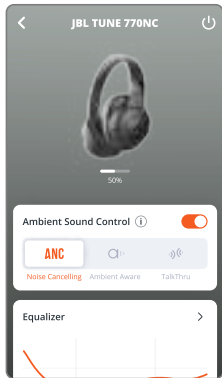

POWER ON & CONNECT

HOLD (2s)

OTHERS

ANDROID™ 6.0+

WINDOWS 10 V1803+

* TO ENTER PAIRING MODE AGAIN, POWER OFF AND HOLD  FOR 5 SECONDS.

CHOOSE "JBL TUNE770NC" TO CONNECT

Fast Pair

MICROSOFT SWIFT PAIR

MULTI-POINT CONNECTION

1

2

3

CONTROLS

- PRESS × 1
- HOLD (2s)

* ENABLE ADVANCE CONTROLS BY CONNECTING YOUR JBL TUNE770NC TO JBL HEADPHONES APP 

WIRED LISTENING MODE

VOICEAWARE

DO MORE WITH THE APP

*

*ONLY AVAILABLE ON ANDROID™

CHARGING

CHARGE  →  2HR

5MIN  = 3HR 