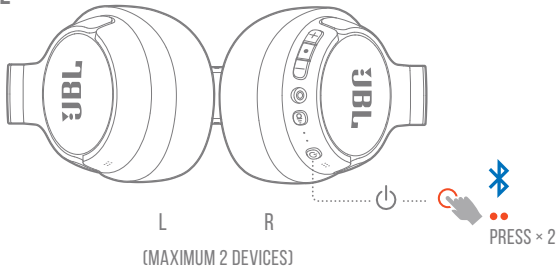

MICROSOFT SWIFT PAIR

MULTI-POINT CONNECTION

1

2

3

CONTROLS

- PRESS × 1
- HOLD (2s)

* ENABLE ADVANCE CONTROLS BY CONNECTING YOUR JBL TUNE770NC TO JBL HEADPHONES APP 