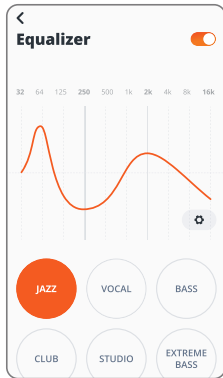

WIRED LISTENING MODE

VOICEAWARE

DO MORE WITH THE APP

*

*ONLY AVAILABLE ON ANDROID™

CHARGING

CHARGE  →  2HR

5MIN  = 3HR 