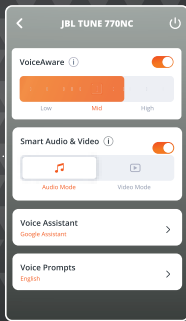

VOICEAWARE