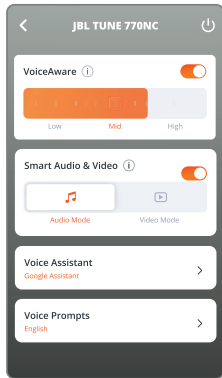

WIRED LISTENING MODE

VOICEAWARE

DO MORE WITH THE APP

*

*ONLY AVAILABLE ON ANDROID™

CHARGING

CHARGE  →  2HR

5MIN  = 3HR 