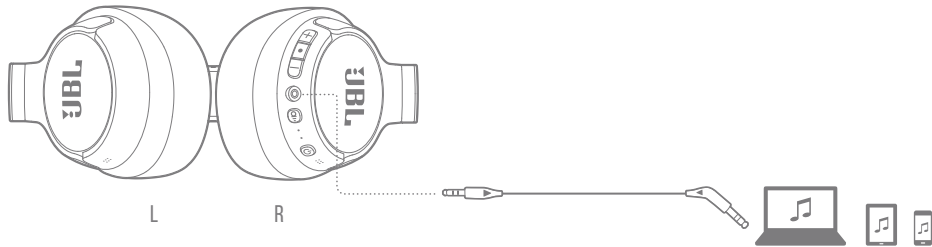

WIRED LISTENING MODE