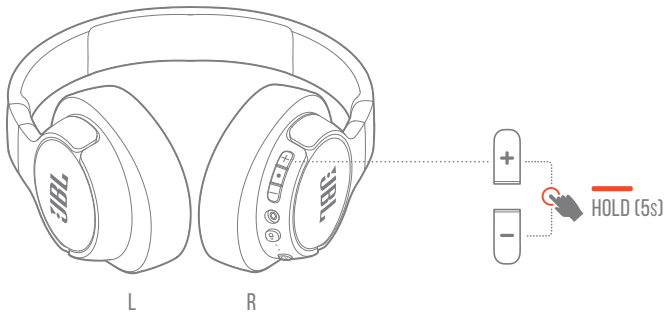

FACTORY RESET