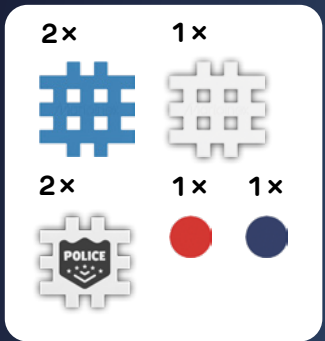

Kiedy budujesz, zawsze pamiętaj, aby w instrukcji zwracać uwagę na prawidłowy układ ząbków Mini Waffli.

CHASE

GIZMO

4x

1x

1

x2

2

4

5

1

6

2

7

2x  1x 

3

1x 

4

5

6

2x 2x

7

12

1x 3x

 1x

1 1

1 

2 

3 

1 2

The final assembly shows a house with a yellow body and a teal roof. A tree with a brown trunk and green foliage stands to the left. The house sits on a purple base. A diamond-shaped teal roof piece with a yellow center and the word "DIAMONDS" is being attached to the top of the house. A black line with a dot at the end points to the diamond-shaped roof piece.