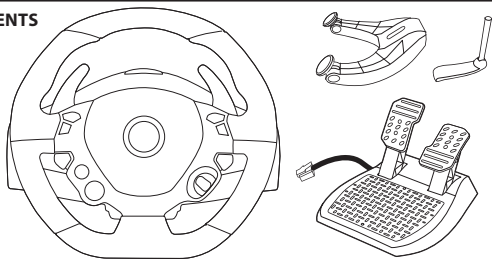

! This racing wheel does not feature any force feedback effects. It offers a natural resistance for an immersive experience.

THRUSTMASTER®

Attaching the wheel base on a flat surface

Installation on Xbox One or Xbox Series X|S