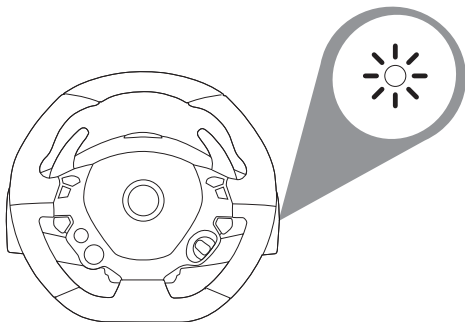

Your wheel is connected

YOU ARE NOW READY TO PLAY!